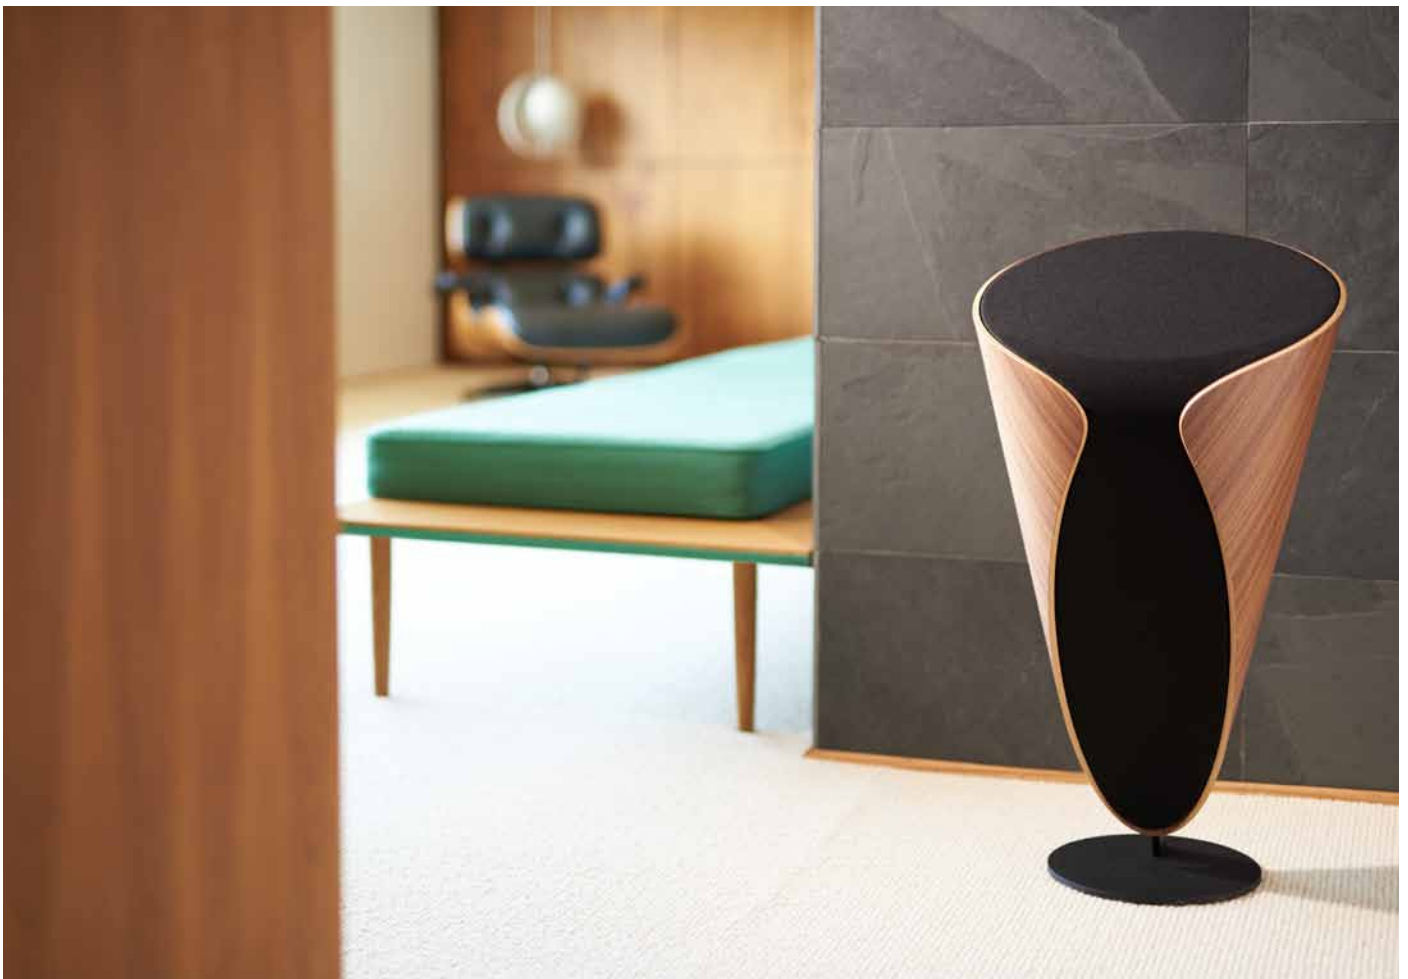

Davone

Hello from Davone

With production and development based in Denmark, a country renowned for its design and acoustics, Davone has build loudspeakers by hand since 2007. The combination of the highest quality in sound and design makes Davone a pioneer in High-End audio.

Following Danish traditions, a flexible and small scale production gives Davone the freedom to experiment and implement ideas that would not be possible to sustain in large scale production. This enables us to only make innovative products we are really proud of. And we know that the Davone customers appreciate this extra effort.

With long lasting ownership in mind, the focus is on enjoying music. And with their signature appearance, the Davone loudspeakers offer more than High-End sound quality alone. A far cry from mass produced anonymity, the timeless Davone loudspeakers remain intriguing for many years to enjoy in sound and design.

Paul Schenkel and Debby van Hal